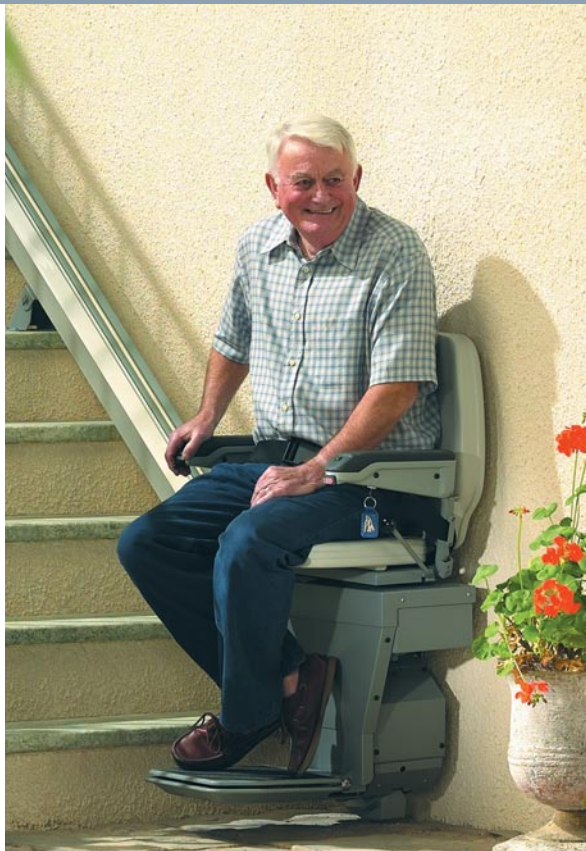

Stay in the home you love with a stairlift from ACME.

Full Access and Lifetime Independence

Eliminating the need to burden family or friends, a stairlift ensures your self-sufficiency by placing every level of your home within reach. Simply put, a stairlift makes your everyday life easier.

Straight Staircase Application

Compact carriage with folding arms, seat, and footrest.

Industry Leader

Since 1987 ACME Home Elevator has installed thousands of stairlifts in homes like yours. Our factory trained technicians ensure a quality, code-compliant installation.

Curved Lift Application

Ideal for narrow stairs with tight turns.

Outdoor Application

More affordable, and takes up less space than a ramp.

Call today
1-800-888-5267
for a Complimentary
In-Home Evaluation.