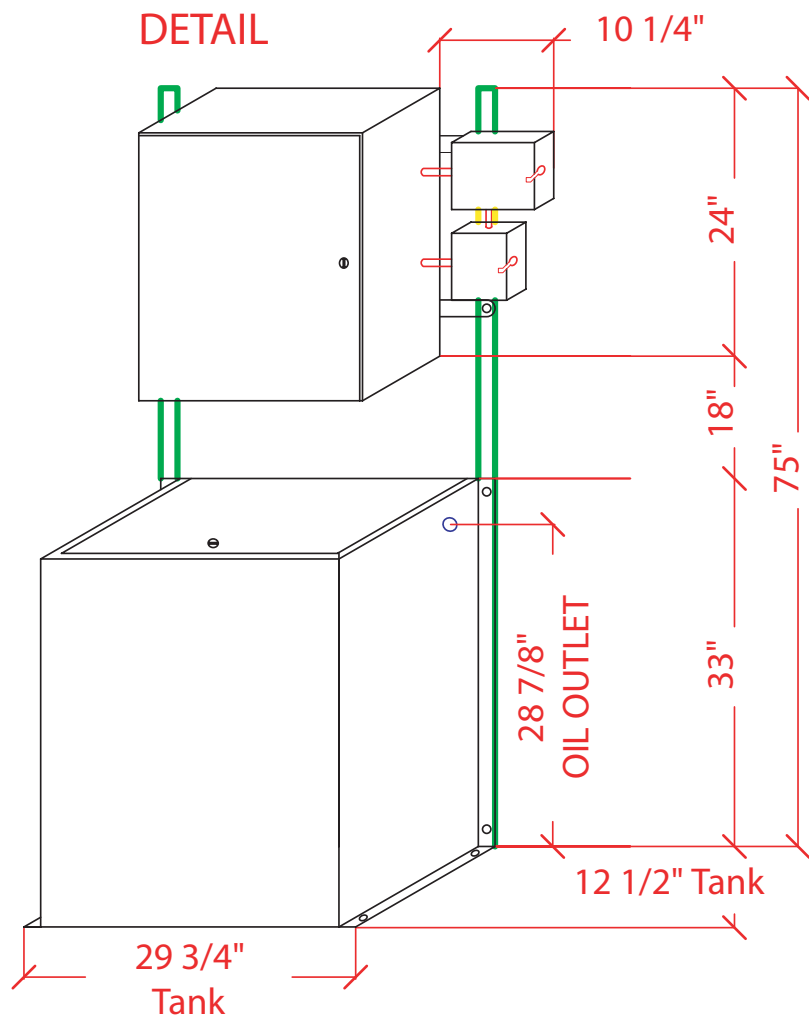

ACME

HOME ELEVATOR, INC.

800-888-5267

TYPICAL EQUIPMENT LAYOUT

WE CAN ACCOMMODATE ANY SIZE HOISTWAY OR CONFIGURATION FOR AN ELEVATOR.
PLEASE CONTACT ACME HOME ELEVATOR FOR YOUR EXACT APPLICATION.