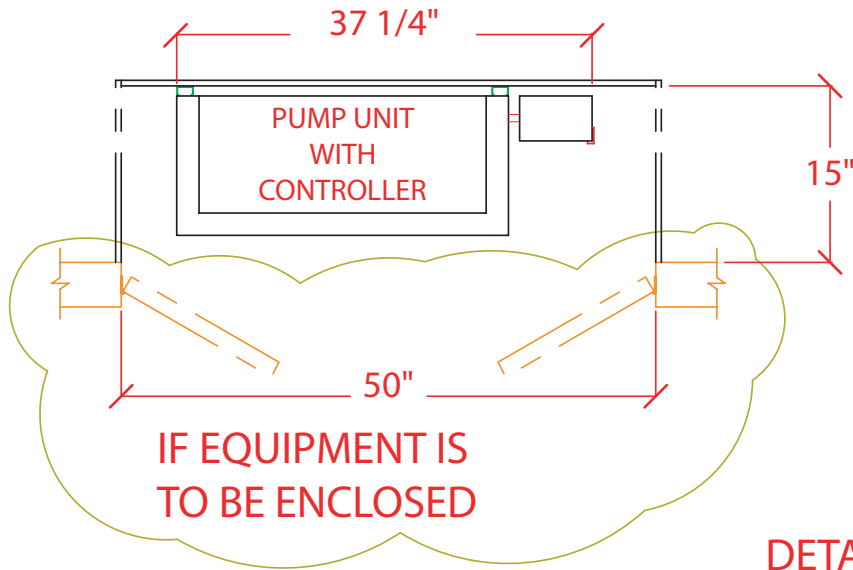

ACME

HOME ELEVATOR, INC.

800-888-5267

TYPICAL EQUIPMENT LAYOUT

WE CAN ACCOMMODATE ANY SIZE HOISTWAY OR CONFIGURATION FOR AN ELEVATOR.
PLEASE CONTACT ACME HOME ELEVATOR FOR YOUR EXACT APPLICATION.